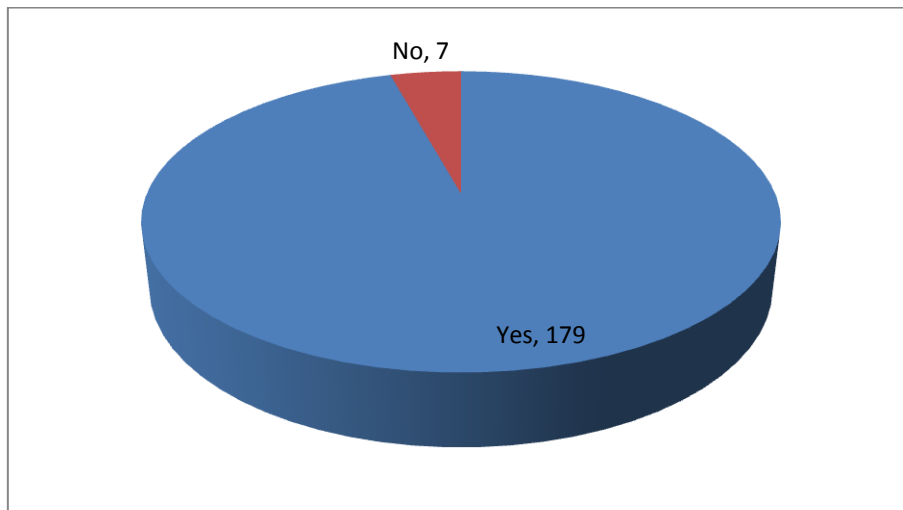

Do you feel that use of the word gay can have negative and damaging effects on people?

Additional comments:

(Exactly as written on monitoring forms)

“This has been a great move by the School to help combat homophobia”

“Great performance, gained more of an understanding 😊”

“I’ve learned a lot about homophobia”

“Very informative and down to earth”

“Already have an in-depth understanding but should I have not, I would know more, very good and informative”

“Was educational and fun”

“It was very good and made people realise”

“Inspiring, you touched many hearts with that, especially mine”

“An eye opener”

“Really engaging and emotive”

“It was a very interesting topic”

“Well done, inspiration for gay people”

“Really inspiring” “It was very good and interesting”

This is just a small selection of the comments we received on the forms, and there were many more and also some sent in confidence via email.