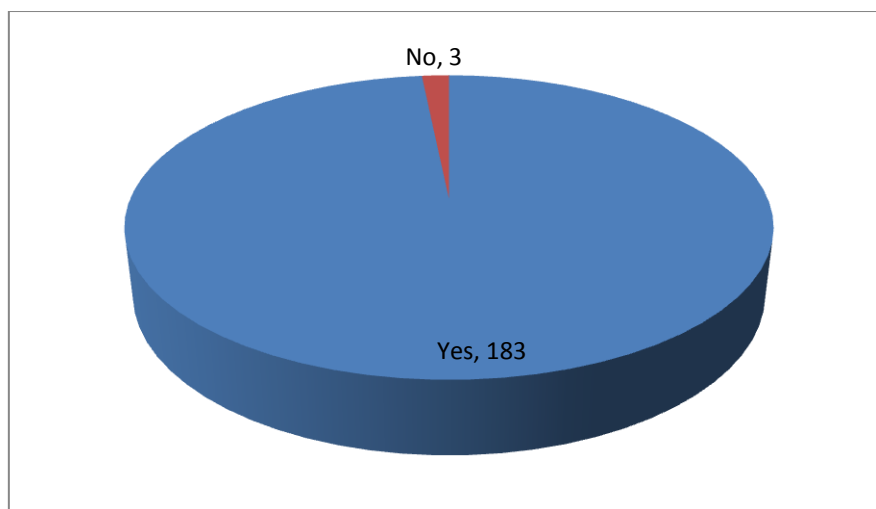

Year 12 & 13 Students. 186 comment slips completed.

Having watched SHOW ONE! By Pink Triangle Theatre:

Do you have a better understanding of what homophobia means?

Do you have a better understanding of the causes and effects of homophobia?