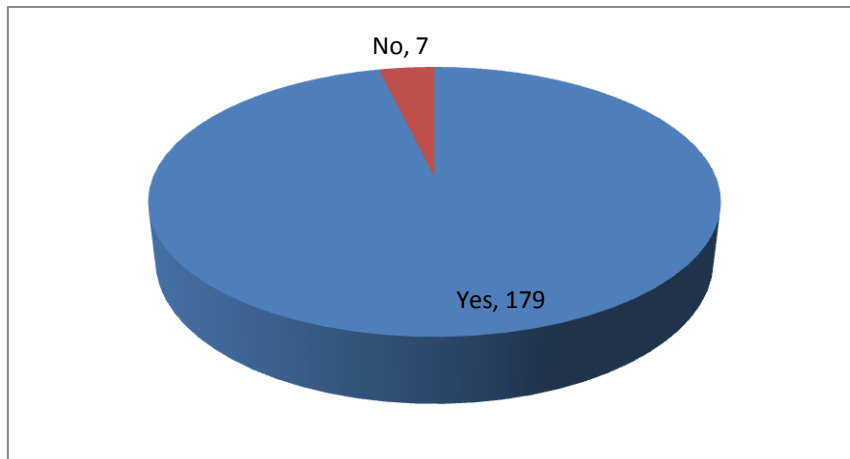

Year 12 & 13 Students. 186 comment slips completed.

Having watched SHOW ONE! By Pink Triangle Theatre:

Do you have a better understanding of what homophobia means?

Do you have a better understanding of the causes and effects of homophobia?